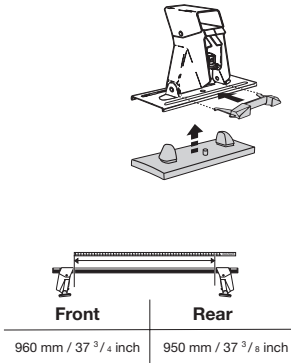

Thule System Kit 245

ALFA Romeo 145 2-dr, 95-

KIA Clarus Wagon, 98-

CHEVROLET Cavalier 2-dr, 95- PONTIAC Sunfire 2-dr, 95-

CHEVROLET Cavalier 4-dr, 95- PONTIAC Sunfire 4-dr, 95- KIA Credos 4-dr, 95-