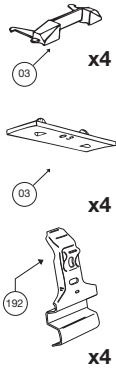

Thule System Kit 245

ALFA Romeo 145 2-dr, 95-

KIA Clarus Wagon, 98-

CHEVROLET Cavalier 2-dr, 95- PONTIAC Sunfire 2-dr, 95-

CHEVROLET Cavalier 4-dr, 95- PONTIAC Sunfire 4-dr, 95- KIA Credos 4-dr, 95-