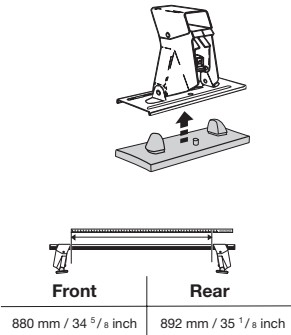

Thule System Kit 245

ALFA Romeo 145 2-dr, 95-

KIA Clarus Wagon, 98-

CHEVROLET Cavalier 2-dr, 95- PONTIAC Sunfire 2-dr, 95-

CHEVROLET Cavalier 4-dr, 95- PONTIAC Sunfire 4-dr, 95- KIA Credos 4-dr, 95-