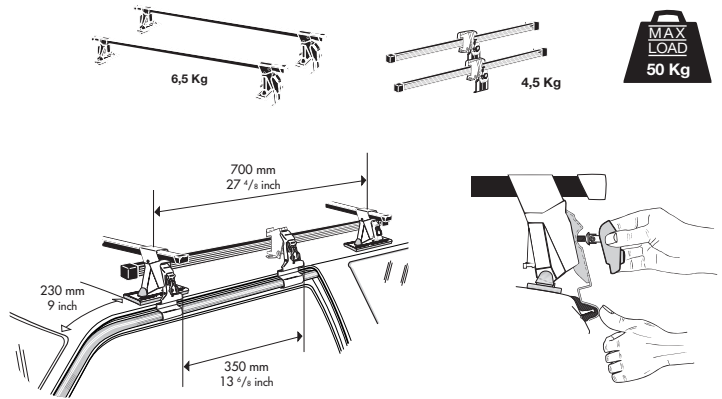

Thule System Kit 245

ALFA Romeo 145 2-dr, 95-

KIA Clarus Wagon, 98-

CHEVROLET Cavalier 2-dr, 95- PONTIAC Sunfire 2-dr, 95-

CHEVROLET Cavalier 4-dr, 95- PONTIAC Sunfire 4-dr, 95- KIA Credos 4-dr, 95-