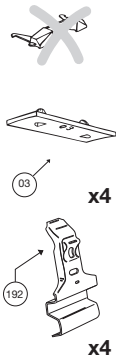

Thule System Kit 245

ALFA Romeo 145 2-dr, 95-

KIA Clarus Wagon, 98-

CHEVROLET Cavalier 2-dr, 95- PONTIAC Sunfire 2-dr, 95-

CHEVROLET Cavalier 4-dr, 95- PONTIAC Sunfire 4-dr, 95- KIA Credos 4-dr, 95-