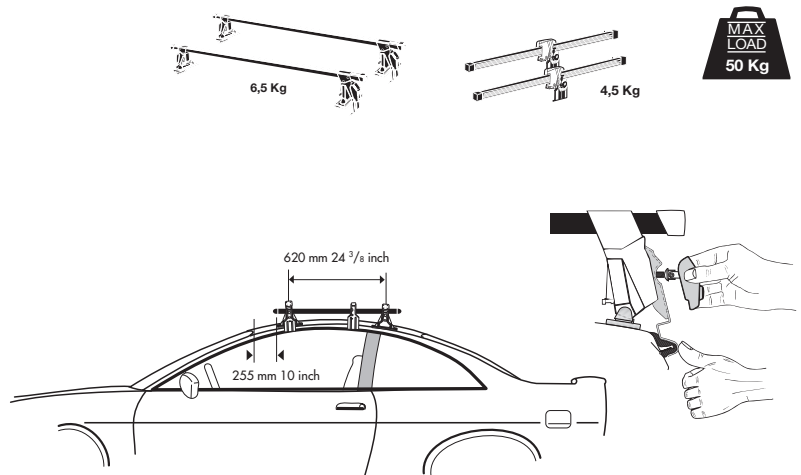

Thule System Kit 245

ALFA Romeo 145 2-dr, 95-

KIA Clarus Wagon, 98-

CHEVROLET Cavalier 2-dr, 95- PONTIAC Sunfire 2-dr, 95-

CHEVROLET Cavalier 4-dr, 95- PONTIAC Sunfire 4-dr, 95- KIA Credos 4-dr, 95-