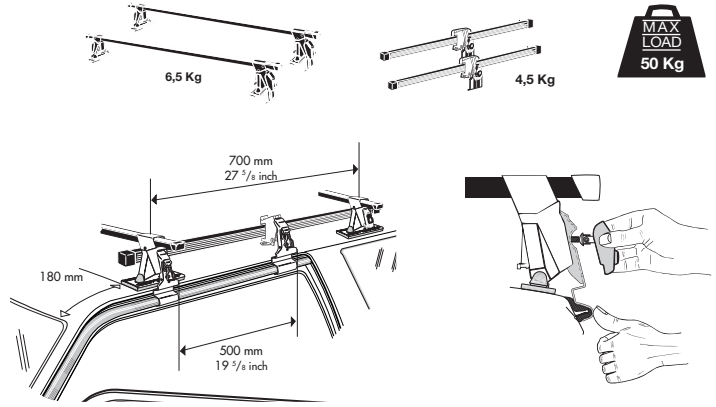

Thule System Kit 245

ALFA Romeo 145 2-dr, 95-

KIA Clarus Wagon, 98-

CHEVROLET Cavalier 2-dr, 95- PONTIAC Sunfire 2-dr, 95-

CHEVROLET Cavalier 4-dr, 95- PONTIAC Sunfire 4-dr, 95- KIA Credos 4-dr, 95-