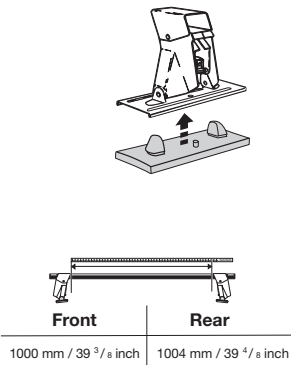

Thule System Kit 245

ALFA Romeo 145 2-dr, 95-

KIA Clarus Wagon, 98-

CHEVROLET Cavalier 2-dr, 95- PONTIAC Sunfire 2-dr, 95-

CHEVROLET Cavalier 4-dr, 95- PONTIAC Sunfire 4-dr, 95- KIA Credos 4-dr, 95-