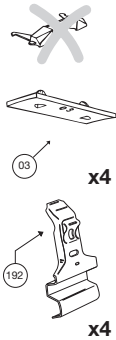

Thule System Kit 245

ALFA Romeo 145 2-dr, 95-

KIA Clarus Wagon, 98-

CHEVROLET Cavalier 2-dr, 95- PONTIAC Sunfire 2-dr, 95-

CHEVROLET Cavalier 4-dr, 95- PONTIAC Sunfire 4-dr, 95- KIA Credos 4-dr, 95-