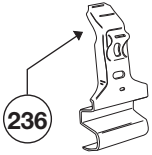

Thule System Kit 246

NISSAN Maxima 4-dr, 95-
(JAP) NISSAN Cefiro 4-dr, 94-

x4

x4

Front

Rear

965 mm / 38 inch

955 mm / 37 ⁵/₈ inch

200 mm
7 ⁷/₈ inch

700 mm
27 ⁵/₈ inch

550•4EF/501-0246-02