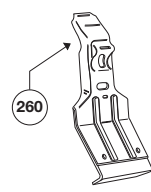

Thule System Kit 249

AUDI A4 4-dr, 95-

MAX
LOAD
75 Kg

- x4
- x2
- x1
- x1

Front	Rear
930 mm / 36 ⁵/₈ inch	890 mm / 35 ¹/₈ inch

512•4EF/501-0249-02

Thule System Kit 250

FORD Windstar, 95-

MAX
LOAD
50 Kg

- x4
- x4
- x2
- x2

535•4EF/501-0250-02