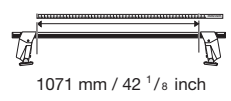

Thule System Kit 249

AUDI A4 4-dr, 95-

MAX
LOAD
75 Kg

- x4
- x2
- x1
- x1

Front	Rear
930 mm / 36 ⁵/₈ inch	890 mm / 35 ¹/₈ inch

512•4EF/501-0249-02

Thule System Kit 250

FORD Windstar, 95-

MAX
LOAD
50 Kg

- x4
- x4
- x2
- x2

535•4EF/501-0250-02