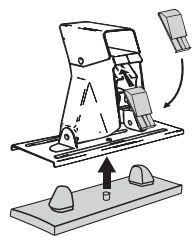

Thule System Kit 249

AUDI A4 4-dr, 95-

MAX
LOAD
75 Kg

- x4
- x2
- x1
- x1

Front	Rear
930 mm / 36 ⁵/₈ inch	890 mm / 35 ¹/₈ inch

512•4EF/501-0249-02

Thule System Kit 250

FORD Windstar, 95-

MAX
LOAD
50 Kg

- x4
- x4
- x2
- x2

535•4EF/501-0250-02