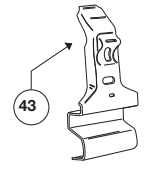

Thule System Kit 249

AUDI A4 4-dr, 95-

MAX
LOAD
75 Kg

- x4
- x2
- x1
- x1

Front	Rear
930 mm / 36 ⁵/₈ inch	890 mm / 35 ¹/₈ inch

512•4EF/501-0249-02

Thule System Kit 250

FORD Windstar, 95-

MAX
LOAD
50 Kg

- x4
- x4
- x2
- x2

535•4EF/501-0250-02