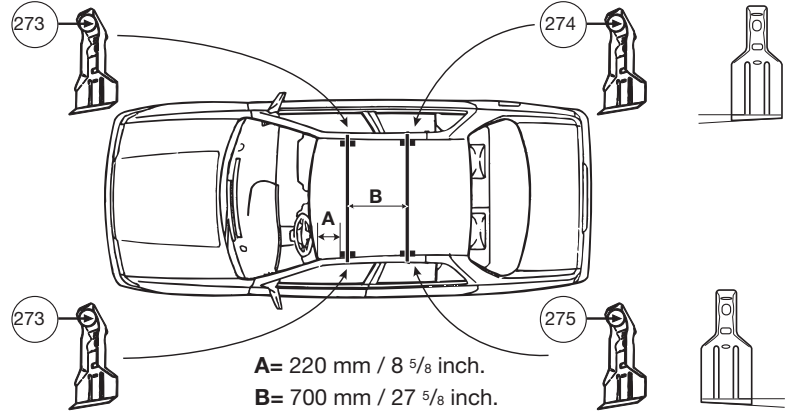

# Thule System Kit 249

AUDI A4 4-dr, 95-

MAX  
LOAD  
75 Kg

-  x4
-  x2
-  x1
-  x1

Front	Rear
930 mm / 36 <sup>5</sup> / <sub>8</sub> inch	890 mm / 35 <sup>1</sup> / <sub>8</sub> inch

512•4EF/501-0249-02

# Thule System Kit 250

FORD Windstar, 95-

MAX  
LOAD  
50 Kg

-  x4
-  x4
-  x2
-  x2

535•4EF/501-0250-02