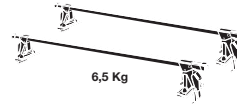

Thule System Kit 252

**MITSUBISHI Eclipse, 95–
EAGLE Talon, 95–**

Front

Rear

942 mm / 37 1/8 inch

928 mm / 36 5/8 inch