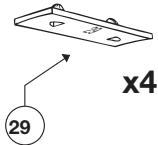

Thule System Kit 252

**MITSUBISHI Eclipse, 95–
EAGLE Talon, 95–**

Front

Rear

942 mm / 37 1/8 inch

928 mm / 36 5/8 inch