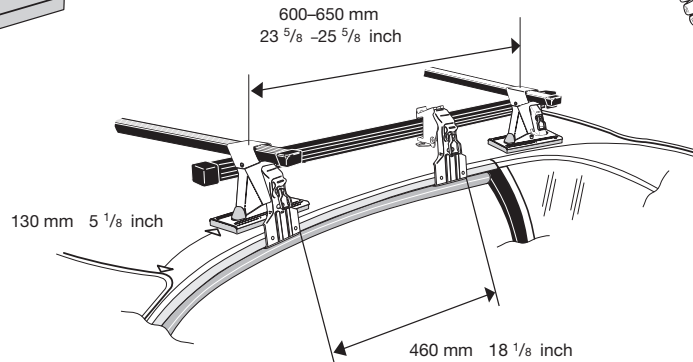

Thule System Kit 252

**MITSUBISHI Eclipse, 95–
EAGLE Talon, 95–**

Front

Rear

942 mm / 37 1/8 inch

928 mm / 36 5/8 inch