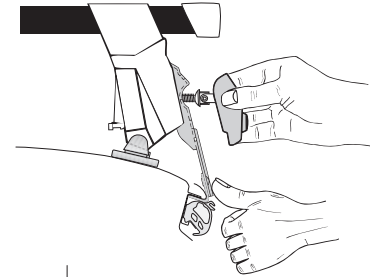

Thule System Kit 252

**MITSUBISHI Eclipse, 95–
EAGLE Talon, 95–**

Front

Rear

942 mm / 37 1/8 inch

928 mm / 36 5/8 inch