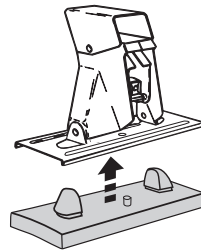

Thule System Kit 252

**MITSUBISHI Eclipse, 95–
EAGLE Talon, 95–**

Front

Rear

942 mm / 37 1/8 inch

928 mm / 36 5/8 inch