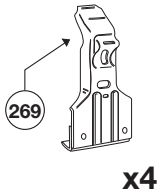

Thule System Kit 252

**MITSUBISHI Eclipse, 95–
EAGLE Talon, 95–**

Front

Rear

942 mm / 37 1/8 inch

928 mm / 36 5/8 inch