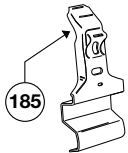

Thule System Kit 255

CHRYSLER Cirrus 4-dr Sedan, 95-00
CHRYSLER Stratus 4-dr Sedan, 95-00
DODGE Stratus 4-dr Sedan, 95-00

x4

x4

Front

Rear

987 mm / 38 ⁷/₈ inch

956 mm / 37 ⁵/₈ inch

235 mm
9 ¹/₄ inch

640 mm
25 ³/₈ inch