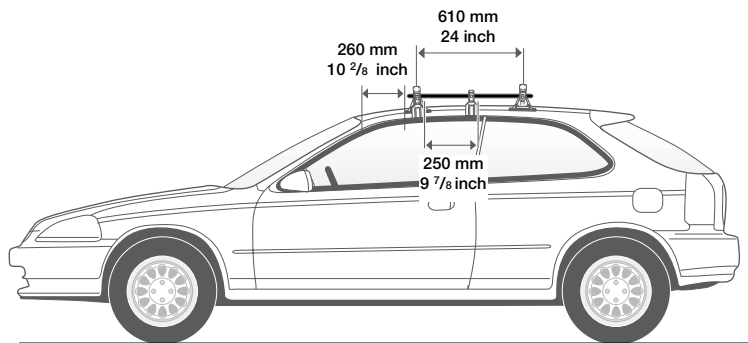

HONDA Civic, 3-dr Hatchback, 96-00

HONDA Civic, 2-dr Coupé, 96-99