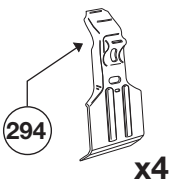

Thule System Kit 260

BMW 500 4-dr, 96-

x4

x4

Front

991 mm / 39 inch

Rear

959 mm / 37 ³/₄ inch

BMW 500 Touring, 96-

x4

x4

Front

980 mm / 38 ⁵/₈ inch

Rear

935 mm / 36 ⁷/₈ inch