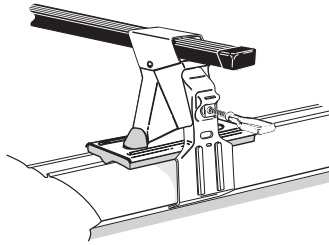

Thule System Kit 260

BMW 500 4-dr, 96-

x4

x4

Front

991 mm / 39 inch

Rear

959 mm / 37 ³/₄ inch

BMW 500 Touring, 96-

x4

x4

Front

980 mm / 38 ⁵/₈ inch

Rear

935 mm / 36 ⁷/₈ inch