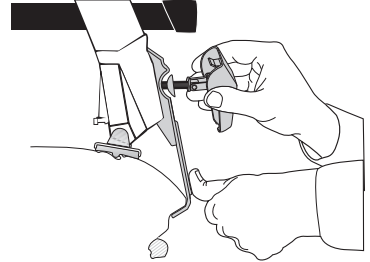

Thule System Kit 260

BMW 500 4-dr, 96-

x4

x4

Front

991 mm / 39 inch

Rear

959 mm / 37 ³/₄ inch

BMW 500 Touring, 96-

x4

x4

Front

980 mm / 38 ⁵/₈ inch

Rear

935 mm / 36 ⁷/₈ inch