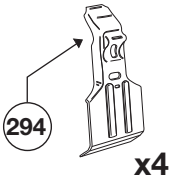

Thule System Kit 260

BMW 500 4-dr, 96-

x4

x4

Front

991 mm / 39 inch

Rear

959 mm / 37 ³/₄ inch

BMW 500 Touring, 96-

x4

x4

Front

980 mm / 38 ⁵/₈ inch

Rear

935 mm / 36 ⁷/₈ inch