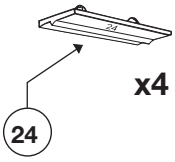

Thule System Kit 260

BMW 500 4-dr, 96-

x4

x4

Front

991 mm / 39 inch

Rear

959 mm / 37 ³/₄ inch

BMW 500 Touring, 96-

x4

x4

Front

980 mm / 38 ⁵/₈ inch

Rear

935 mm / 36 ⁷/₈ inch