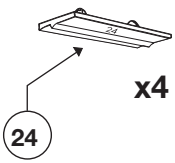

Thule System Kit 260

BMW 500 4-dr, 96-

x4

x4

Front

991 mm / 39 inch

Rear

959 mm / 37 ³/₄ inch

BMW 500 Touring, 96-

x4

x4

Front

980 mm / 38 ⁵/₈ inch

Rear

935 mm / 36 ⁷/₈ inch