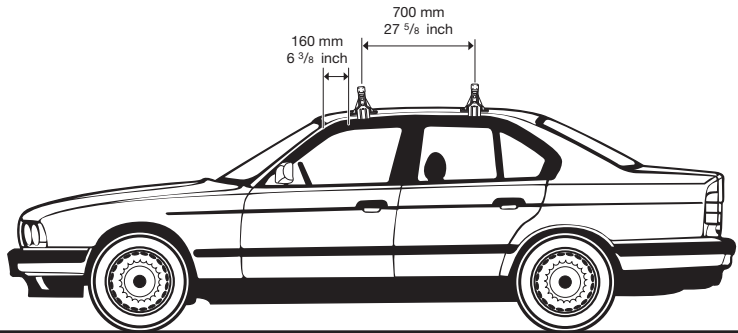

Thule System Kit 260

BMW 500 4-dr, 96-

x4

x4

Front

991 mm / 39 inch

Rear

959 mm / 37 ³/₄ inch

BMW 500 Touring, 96-

x4

x4

Front

980 mm / 38 ⁵/₈ inch

Rear

935 mm / 36 ⁷/₈ inch