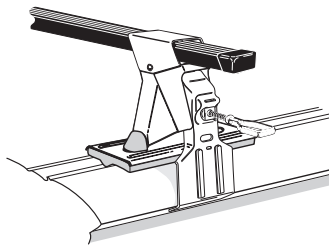

Thule System Kit 260

BMW 500 4-dr, 96-

x4

x4

Front

991 mm / 39 inch

Rear

959 mm / 37 ³/₄ inch

BMW 500 Touring, 96-

x4

x4

Front

980 mm / 38 ⁵/₈ inch

Rear

935 mm / 36 ⁷/₈ inch