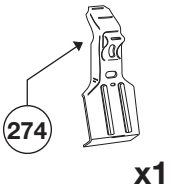

# Thule System Kit 262

FORD Taurus 4-dr, 96-  
MERCURY Sable 4-dr, 96-

Front	Rear
1005 mm / 39 5/8 inch	980 mm / 38 5/8 inch