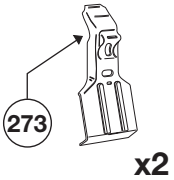

# Thule System Kit 262

FORD Taurus 4-dr, 96-  
MERCURY Sable 4-dr, 96-

Front	Rear
1005 mm / 39 5/8 inch	980 mm / 38 5/8 inch