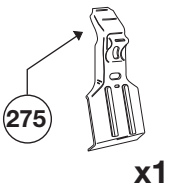

# Thule System Kit 262

FORD Taurus 4-dr, 96-  
MERCURY Sable 4-dr, 96-

Front	Rear
1005 mm / 39 5/8 inch	980 mm / 38 5/8 inch