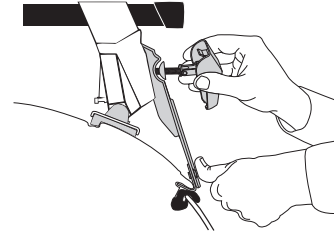

Thule System Kit 267

DODGE Avenger
CHRYSLER Sebring 2-dr, 96-

26

18

269

x4

Front

Rear

991 mm / 39 inch

979 mm / 38 ⁵/₈ inch

603•4EF/501-0267