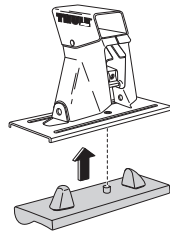

# Thule System Kit 278

ACURA 3.5 RL 4-dr, 96-  
HONDA Legend 4-dr, 97-

Front

Rear

988 mm / 38 7/8 inch

980 mm / 38 5/8 inch

648•4EF/501-0278-02

# Thule System Kit 279

LANCIA Y11 3-dr, 96-

Front

Rear

930 mm / 36 5/8 inch

1025 mm / 40 3/8 inch

619•4EF/501-0279