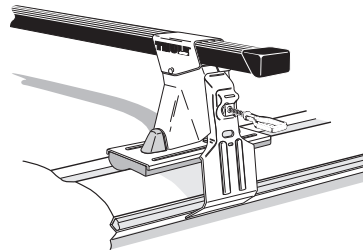

# Thule System Kit 278

ACURA 3.5 RL 4-dr, 96-  
HONDA Legend 4-dr, 97-

Front

Rear

988 mm / 38 7/8 inch

980 mm / 38 5/8 inch

648•4EF/501-0278-02

# Thule System Kit 279

LANCIA Y11 3-dr, 96-

Front

Rear

930 mm / 36 5/8 inch

1025 mm / 40 3/8 inch

619•4EF/501-0279