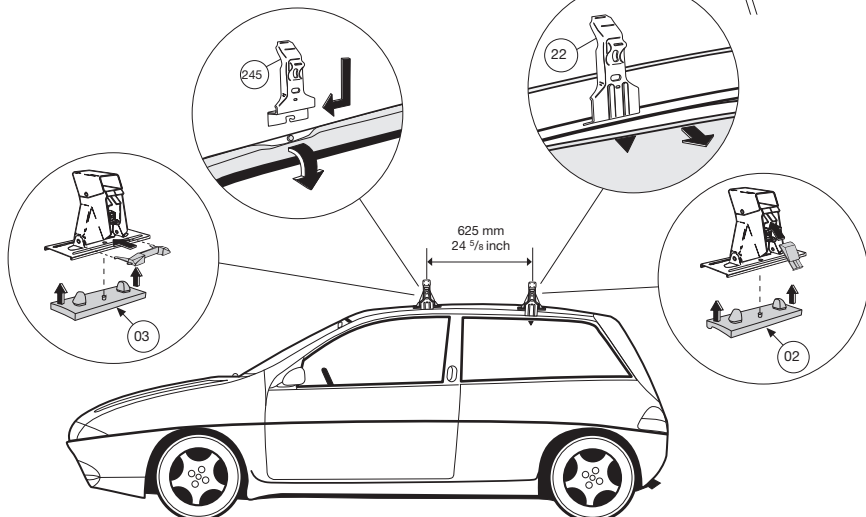

# Thule System Kit 279

LANCIA Y11 3-dr, 96-

Front

Rear

930 mm / 36 5/8 inch

1025 mm / 40 3/8 inch

619•4EF/501-0279