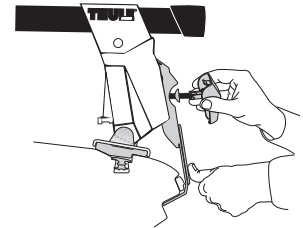

# Thule System Kit 278

ACURA 3.5 RL 4-dr, 96-  
HONDA Legend 4-dr, 97-

Front

Rear

988 mm / 38 7/8 inch

980 mm / 38 5/8 inch

648•4EF/501-0278-02

# Thule System Kit 279

LANCIA Y11 3-dr, 96-

Front

Rear

930 mm / 36 5/8 inch

1025 mm / 40 3/8 inch

619•4EF/501-0279