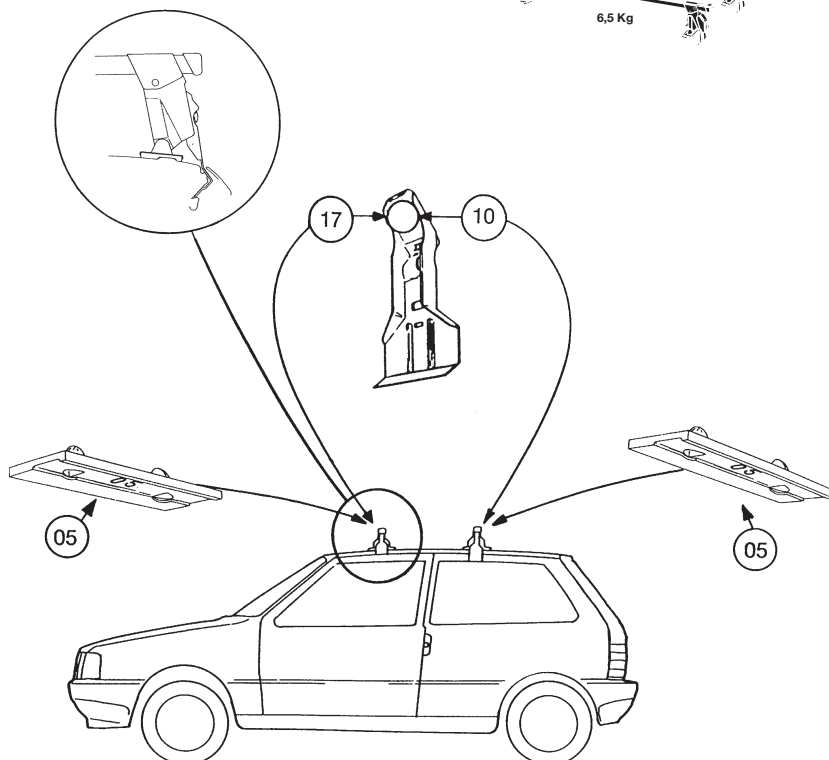

Thule System Kit 033

FIAT Uno 3-dr