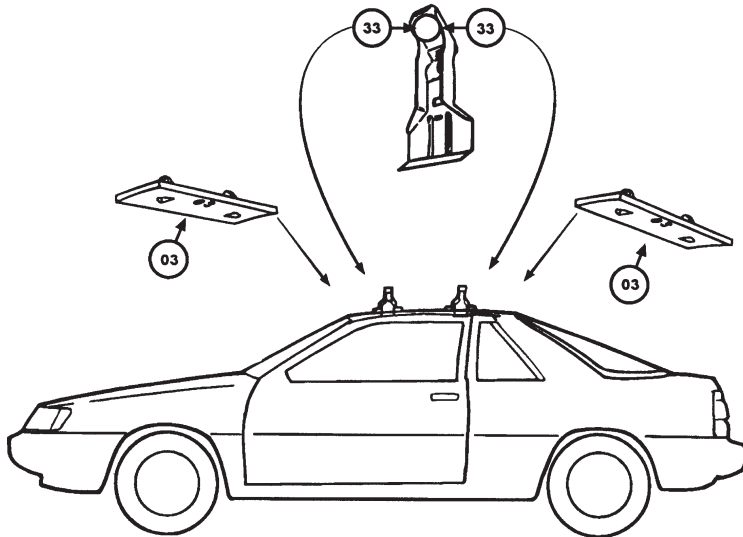

# Thule System Kit 031

NISSAN Sentra sport coupé, 87-  
NISSAN Sunny sport coupé, 87-

**GB ATTENTION!**  
We recommend use of the THULE SRA part no. 377. Designed exclusively to maximise carrying capacity and versatility by spreading the bars equally so that loads such as sailboards, bicycles and small craft can be secured easily.

Front	Rear
922 mm / 36 1/4 inch	922 mm / 36 1/4 inch

052•4DF/501-0031-04