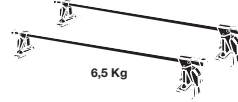

# Thule System Kit 031

NISSAN Sentra sport coupé, 87-  
NISSAN Sunny sport coupé, 87-

**GB ATTENTION!**  
We recommend use of the THULE SRA part no. 377. Designed exclusively to maximise carrying capacity and versatility by spreading the bars equally so that loads such as sailboards, bicycles and small craft can be secured easily.

Front	Rear
922 mm / 36 1/4 inch	922 mm / 36 1/4 inch

052•4DF/501-0031-04