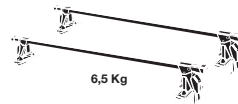

Thule System Kit 033

FIAT Uno 3-dr