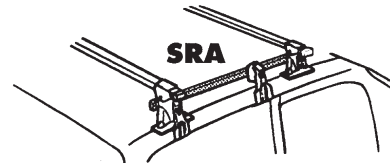

# Thule System Kit 031

NISSAN Sentra sport coupé, 87-  
NISSAN Sunny sport coupé, 87-

**GB ATTENTION!**  
We recommend use of the THULE SRA part no. 377. Designed exclusively to maximise carrying capacity and versatility by spreading the bars equally so that loads such as sailboards, bicycles and small craft can be secured easily.

Front	Rear
922 mm / 36 1/4 inch	922 mm / 36 1/4 inch

052•4DF/501-0031-04