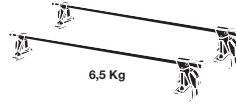

# Thule System Kit 037

HONDA Accord 4-dr, 82-85  
HONDA Accord 2-dr, 82-85

909•4EF/501-0037