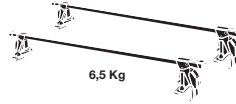

## GB ATTENTION!

We recommend use of the THULE short roof line adaptor (SRA) part no. 1061-000-2. Designed exclusively for the THULE 1061 system to maximise carrying capacity and versatility by spreading the bars equally so that loads such as sailboards, bicycles and small craft can be secured easily. Ask your THULE dealer for more details.