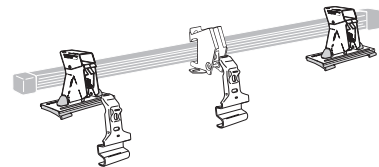

Thule System Kit 043

SUZUKI Swift 3-dr, 89-
SUZUKI GEO Metro 3-dr, 89-
SUBARU Justy 3-dr, 96-