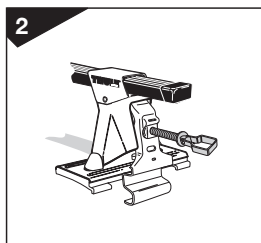

Thule System Kit 043

SUZUKI Swift 3-dr, 89-
SUZUKI GEO Metro 3-dr, 89-
SUBARU Justy 3-dr, 96-