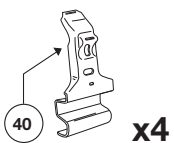

Thule System Kit 043

SUZUKI Swift 3-dr, 89-
SUZUKI GEO Metro 3-dr, 89-
SUBARU Justy 3-dr, 96-