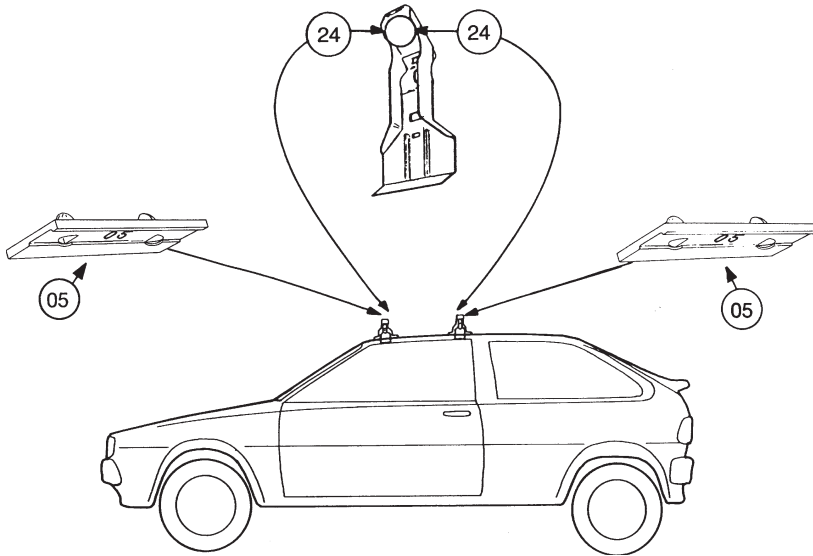

# Thule System Kit 042

VW Scirocco, 83-

## GB ATTENTION!

We recommend use of the THULE short roof line adaptor (SRA) part no. 1061-000-2. Designed exclusively for the THULE 1061 system to maximise carrying capacity and versatility by spreading the bars equally so that loads such as sailboards, bicycles and small craft can be secured easily. Ask your THULE dealer for more details.