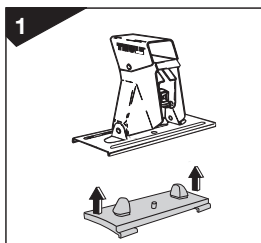

Thule System Kit 043

SUZUKI Swift 3-dr, 89-
SUZUKI GEO Metro 3-dr, 89-
SUBARU Justy 3-dr, 96-