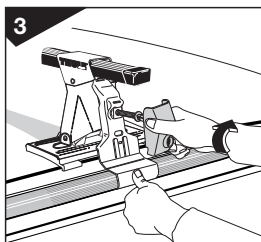

Thule System Kit 043

SUZUKI Swift 3-dr, 89-
SUZUKI GEO Metro 3-dr, 89-
SUBARU Justy 3-dr, 96-