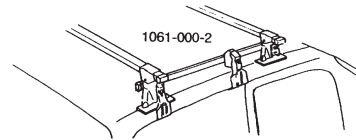

## GB ATTENTION!

We recommend use of the THULE short roof line adaptor (SRA) part no. 1061-000-2. Designed exclusively for the THULE 1061 system to maximise carrying capacity and versatility by spreading the bars equally so that loads such as sailboards, bicycles and small craft can be secured easily. Ask your THULE dealer for more details.