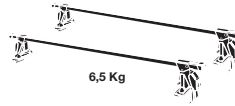

Thule System Kit 045

RENAULT Alpine 2-dr, 85-

247•4DF/501-0045-02

Thule System Kit 046

FORD Scorpio 4-dr Sedan, 90-
5-dr Hatchback, 85-

IMPORTANT!
When unmounting the loadcarrier please fasten the screw M8x25 in the screwholes of the car. It will prevent dirt and water to penetrate.