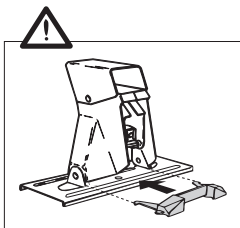

Thule System Kit 045

RENAULT Alpine 2-dr, 85-

247•4DF/501-0045-02

Thule System Kit 046

FORD Scorpio 4-dr Sedan, 90-
5-dr Hatchback, 85-

IMPORTANT!
When unmounting the loadcarrier please fasten the screw M8x25 in the screwholes of the car. It will prevent dirt and water to penetrate.