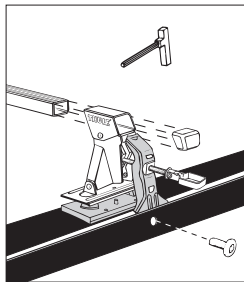

Thule System Kit 045

RENAULT Alpine 2-dr, 85-

247•4DF/501-0045-02

Thule System Kit 046

FORD Scorpio 4-dr Sedan, 90-
5-dr Hatchback, 85-

IMPORTANT!
When unmounting the loadcarrier please fasten the screw M8x25 in the screwholes of the car. It will prevent dirt and water to penetrate.