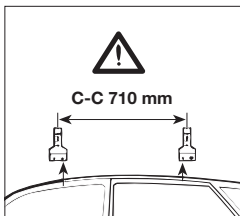

Thule System Kit 045

RENAULT Alpine 2-dr, 85-

247•4DF/501-0045-02

Thule System Kit 046

FORD Scorpio 4-dr Sedan, 90-
5-dr Hatchback, 85-

IMPORTANT!
When unmounting the loadcarrier please fasten the screw M8x25 in the screwholes of the car. It will prevent dirt and water to penetrate.