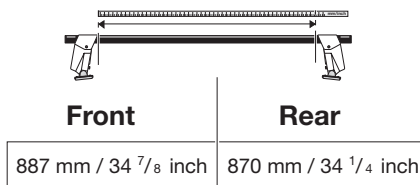

Thule System Kit 045

RENAULT Alpine 2-dr, 85-

247•4DF/501-0045-02

Thule System Kit 046

FORD Scorpio 4-dr Sedan, 90-
5-dr Hatchback, 85-

IMPORTANT!
When unmounting the loadcarrier please fasten the screw M8x25 in the screwholes of the car. It will prevent dirt and water to penetrate.