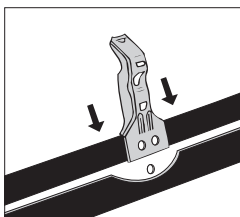

Thule System Kit 045

RENAULT Alpine 2-dr, 85-

247•4DF/501-0045-02

Thule System Kit 046

FORD Scorpio 4-dr Sedan, 90-
5-dr Hatchback, 85-

IMPORTANT!
When unmounting the loadcarrier please fasten the screw M8x25 in the screwholes of the car. It will prevent dirt and water to penetrate.