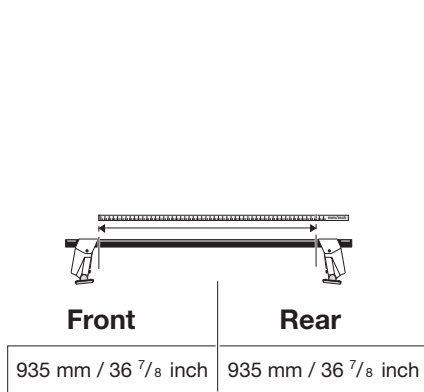

Thule System Kit 045

RENAULT Alpine 2-dr, 85-

247•4DF/501-0045-02

Thule System Kit 046

FORD Scorpio 4-dr Sedan, 90-
5-dr Hatchback, 85-

IMPORTANT!
When unmounting the loadcarrier please fasten the screw M8x25 in the screwholes of the car. It will prevent dirt and water to penetrate.

312•4DF/501-0046-05