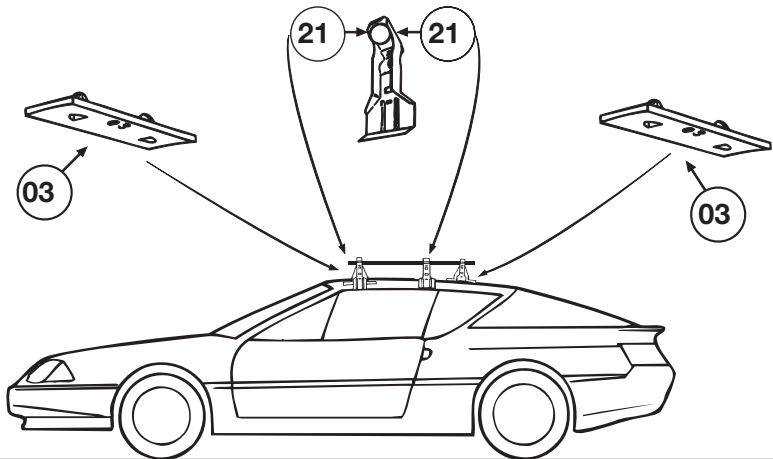

Thule System Kit 045

RENAULT Alpine 2-dr, 85-

247•4DF/501-0045-02

Thule System Kit 046

FORD Scorpio 4-dr Sedan, 90-
5-dr Hatchback, 85-

IMPORTANT!
When unmounting the loadcarrier please fasten the screw M8x25 in the screwholes of the car. It will prevent dirt and water to penetrate.