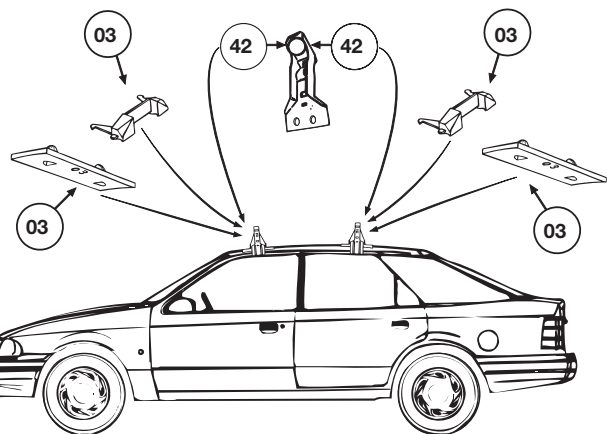

Thule System Kit 045

RENAULT Alpine 2-dr, 85-

247•4DF/501-0045-02

Thule System Kit 046

FORD Scorpio 4-dr Sedan, 90-
5-dr Hatchback, 85-

IMPORTANT!
When unmounting the loadcarrier please fasten the screw M8x25 in the screwholes of the car. It will prevent dirt and water to penetrate.