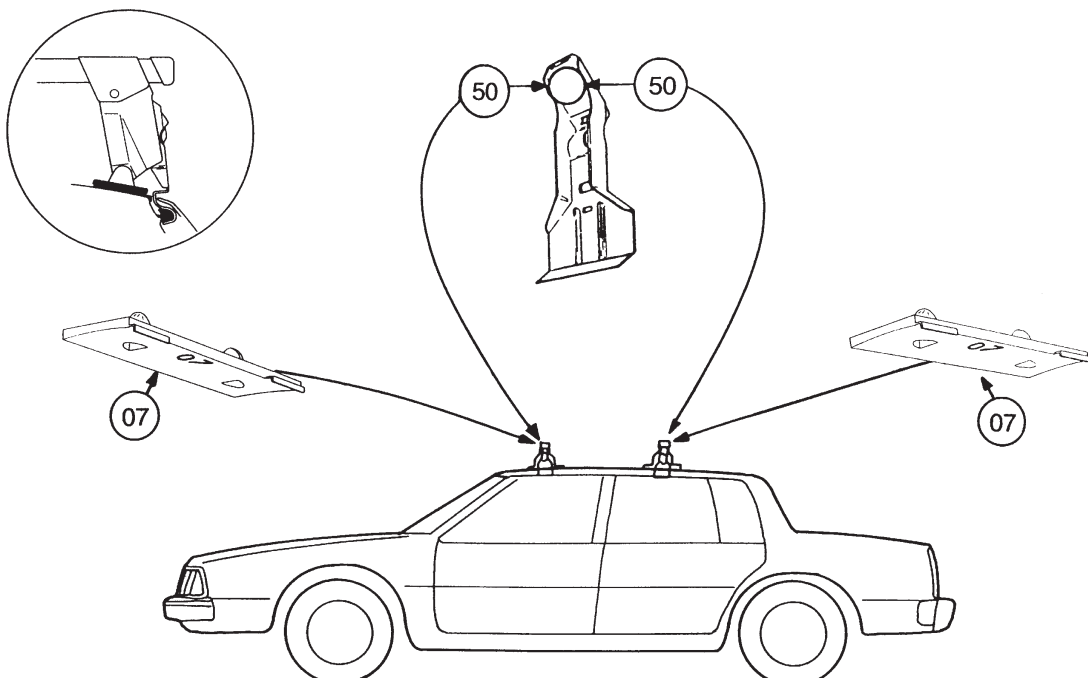

Thule System Kit 055

CADILLAC Seville, 86-