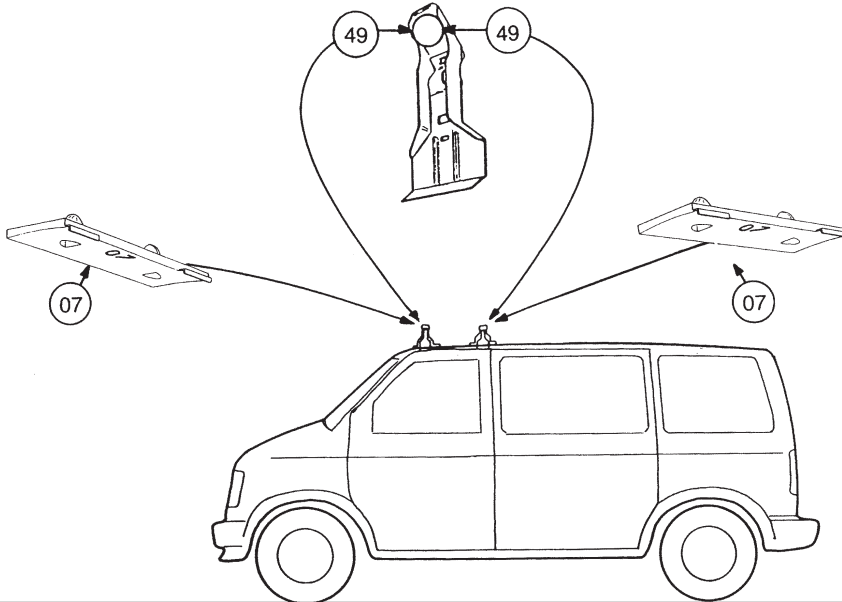

# Thule System Kit 054

**GMC Safari  
ASTRO Van**

## **GB** ATTENTION!

We recommend use of the THULE short roof line adaptor (SRA) part no. 1061-000-2. Designed exclusively for the THULE 1061 system to maximise carrying capacity and versatility by spreading the bars equally so that loads such as sailboards, bicycles and small craft can be secured easily. Ask your THULE dealer for more details.

# Thule System Kit 055

**CADILLAC Seville, 86-**

909\*4DF/501-0055