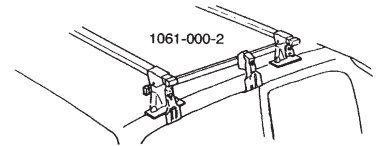

## **GB** ATTENTION!

We recommend use of the THULE short roof line adaptor (SRA) part no. 1061-000-2. Designed exclusively for the THULE 1061 system to maximise carrying capacity and versatility by spreading the bars equally so that loads such as sailboards, bicycles and small craft can be secured easily. Ask your THULE dealer for more details.