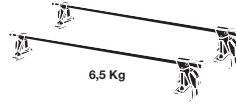

## **GB** ATTENTION!

We recommend use of the THULE short roof line adaptor (SRA) part no. 1061-000-2. Designed exclusively for the THULE 1061 system to maximise carrying capacity and versatility by spreading the bars equally so that loads such as sailboards, bicycles and small craft can be secured easily. Ask your THULE dealer for more details.