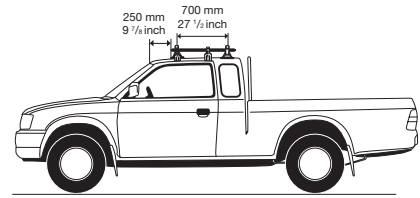

Thule System Kit 060

NISSAN Pathfinder 2-dr, 86-89
 NISSAN Terrano 2-dr, 86-89
 NISSAN Frontier King Cab 2-dr, 98-

	Front	Rear
Frontier King Cab	1037 mm / 40 7/8 inch	1037 mm / 40 7/8 inch
Pathfinder/Terrano	—	—