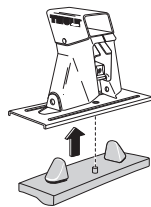

Front	Rear
	03 x2	14 x2