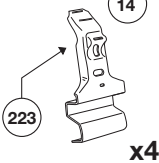

Thule System Kit 060

NISSAN Pathfinder 2-dr, 86-89
 NISSAN Terrano 2-dr, 86-89
 NISSAN Frontier King Cab 2-dr, 98-

	Front	Rear
Frontier King Cab	1037 mm / 40 7/8 inch	1037 mm / 40 7/8 inch
Pathfinder/Terrano	—	—

NISSAN King Cab 2dr, 86-

	Front	Rear
	03 x2	14 x2

	Front	Rear
	1030 mm / 40 1/2 inch	945 mm / 37 1/4 inch

NISSAN Double Cab 4-dr, 89-
 NISSAN Pathfinder 4-dr, 90-
 NISSAN Terrano II 4-dr, 90-
 NISSAN Frontier Crew Cab 4-dr, 99-

	Front	Rear
Double Cab 4-dr, 89-	1042 mm / 41 1/4 inch	1042 mm / 41 1/4 inch
Frontier Crew Cab 4-dr, 99-	1037 mm / 40 7/8 inch	1037 mm / 40 7/8 inch
Terrano II 4-dr, 90- Pathfinder 4-dr, 90-	1042 mm / 41 1/4 inch	1042 mm / 41 1/4 inch

	X	Y
Double Cab	400 mm 15 3/4 inch	
Frontier Crew Cab	250 mm 9 7/8 inch	1000 mm 39 3/8 inch
Pathfinder/ Terrano II	170-320 mm 6 3/4-12 7/8 inch	710 mm 28 inch