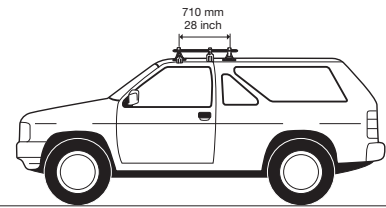

Thule System Kit 060

NISSAN Pathfinder 2-dr, 86-89
 NISSAN Terrano 2-dr, 86-89
 NISSAN Frontier King Cab 2-dr, 98-

	Front	Rear
Frontier King Cab	1037 mm / 40 7/8 inch	1037 mm / 40 7/8 inch
Pathfinder/Terrano	—	—

NISSAN King Cab 2dr, 86-

	Front	Rear
	03 x2	14 x2

	Front	Rear
	1030 mm / 40 1/2 inch	945 mm / 37 1/4 inch

NISSAN Double Cab 4-dr, 89-
 NISSAN Pathfinder 4-dr, 90-
 NISSAN Terrano II 4-dr, 90-
 NISSAN Frontier Crew Cab 4-dr, 99-

	Front	Rear
Double Cab 4-dr, 89-	1042 mm / 41 1/4 inch	1042 mm / 41 1/4 inch
Frontier Crew Cab 4-dr, 99-	1037 mm / 40 7/8 inch	1037 mm / 40 7/8 inch
Terrano II 4-dr, 90- Pathfinder 4-dr, 90-	1042 mm / 41 1/4 inch	1042 mm / 41 1/4 inch

	X	Y
Double Cab	400 mm 15 3/4 inch	
Frontier Crew Cab	250 mm 9 7/8 inch	1000 mm 39 3/8 inch
Pathfinder/ Terrano II	170-320 mm 6 3/4-12 7/8 inch	710 mm 28 inch