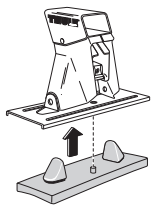

Front	Rear
	03 x2	14 x2