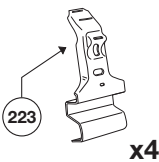

Thule System Kit 060

NISSAN Pathfinder 2-dr, 86-89
 NISSAN Terrano 2-dr, 86-89
 NISSAN Frontier King Cab 2-dr, 98-

	Front	Rear
Frontier King Cab	1037 mm / 40 7/8 inch	1037 mm / 40 7/8 inch
Pathfinder/Terrano	—	—

NISSAN King Cab 2dr, 86-

	Front	Rear
	03 x2	14 x2

	Front	Rear
	1030 mm / 40 1/2 inch	945 mm / 37 1/4 inch

NISSAN Double Cab 4-dr, 89-
 NISSAN Pathfinder 4-dr, 90-
 NISSAN Terrano II 4-dr, 90-
 NISSAN Frontier Crew Cab 4-dr, 99-

	Front	Rear
Double Cab 4-dr, 89-	1042 mm / 41 1/4 inch	1042 mm / 41 1/4 inch
Frontier Crew Cab 4-dr, 99-	1037 mm / 40 7/8 inch	1037 mm / 40 7/8 inch
Terrano II 4-dr, 90- Pathfinder 4-dr, 90-	1042 mm / 41 1/4 inch	1042 mm / 41 1/4 inch

	X	Y
Double Cab	400 mm 15 3/4 inch	
Frontier Crew Cab	250 mm 9 7/8 inch	1000 mm 39 3/8 inch
Pathfinder/ Terrano II	170-320 mm 6 3/4-12 7/8 inch	710 mm 28 inch