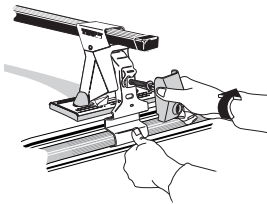

Thule System Kit 060

NISSAN Pathfinder 2-dr, 86-89
 NISSAN Terrano 2-dr, 86-89
 NISSAN Frontier King Cab 2-dr, 98-

	Front	Rear
Frontier King Cab	1037 mm / 40 7/8 inch	1037 mm / 40 7/8 inch
Pathfinder/Terrano	—	—