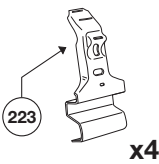

NISSAN King Cab 2dr, 86-

	Front	Rear
	03 x2	14 x2

	Front	Rear
	1030 mm / 40 1/2 inch	945 mm / 37 1/4 inch

NISSAN Double Cab 4-dr, 89-
 NISSAN Pathfinder 4-dr, 90-
 NISSAN Terrano II 4-dr, 90-
 NISSAN Frontier Crew Cab 4-dr, 99-

	Front	Rear
Double Cab 4-dr, 89-	1042 mm / 41 1/4 inch	1042 mm / 41 1/4 inch
Frontier Crew Cab 4-dr, 99-	1037 mm / 40 7/8 inch	1037 mm / 40 7/8 inch
Terrano II 4-dr, 90- Pathfinder 4-dr, 90-	1042 mm / 41 1/4 inch	1042 mm / 41 1/4 inch