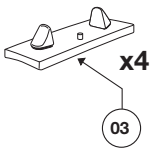

Thule System Kit 060

NISSAN Pathfinder 2-dr, 86-89
 NISSAN Terrano 2-dr, 86-89
 NISSAN Frontier King Cab 2-dr, 98-

	Front	Rear
Frontier King Cab	1037 mm / 40 7/8 inch	1037 mm / 40 7/8 inch
Pathfinder/Terrano	—	—

NISSAN King Cab 2dr, 86-

	Front	Rear
	03 x2	14 x2

	Front	Rear
	1030 mm / 40 1/2 inch	945 mm / 37 1/4 inch

NISSAN Double Cab 4-dr, 89-
 NISSAN Pathfinder 4-dr, 90-
 NISSAN Terrano II 4-dr, 90-
 NISSAN Frontier Crew Cab 4-dr, 99-