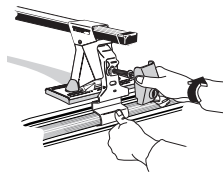

Front	Rear
	03 x2	14 x2