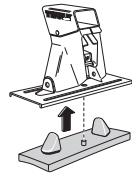

Thule System Kit 060

NISSAN Pathfinder 2-dr, 86-89
 NISSAN Terrano 2-dr, 86-89
 NISSAN Frontier King Cab 2-dr, 98-

	Front	Rear
Frontier King Cab	1037 mm / 40 7/8 inch	1037 mm / 40 7/8 inch
Pathfinder/Terrano	—	—