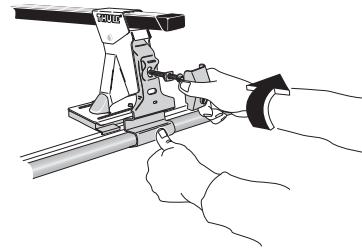

Thule System Kit 063

Toyota Soarer, 86–
Nissan Quest Dual Doors, 99–
Mercury Villager Dual Doors, 99–

Front

Rear

1115 mm / 43 ⁹/₁₀ inch

1107 mm / 43 ³/₅ inch