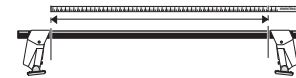

Thule System Kit 063

Toyota Soarer, 86–
Nissan Quest Dual Doors, 99–
Mercury Villager Dual Doors, 99–

Front

Rear

1115 mm / 43 ⁹/₁₀ inch

1107 mm / 43 ³/₅ inch