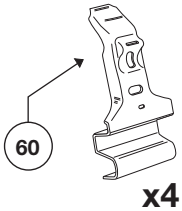

Thule System Kit 063

Toyota Soarer, 86–
Nissan Quest Dual Doors, 99–
Mercury Villager Dual Doors, 99–

Front

Rear

1115 mm / 43 ⁹/₁₀ inch

1107 mm / 43 ³/₅ inch