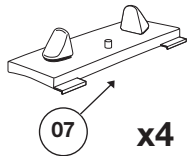

Thule System Kit 063

Toyota Soarer, 86–
Nissan Quest Dual Doors, 99–
Mercury Villager Dual Doors, 99–

Front

Rear

1115 mm / 43 ⁹/₁₀ inch

1107 mm / 43 ³/₅ inch