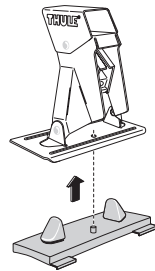

Thule System Kit 063

Toyota Soarer, 86–
Nissan Quest Dual Doors, 99–
Mercury Villager Dual Doors, 99–

Front

Rear

1115 mm / 43 ⁹/₁₀ inch

1107 mm / 43 ³/₅ inch