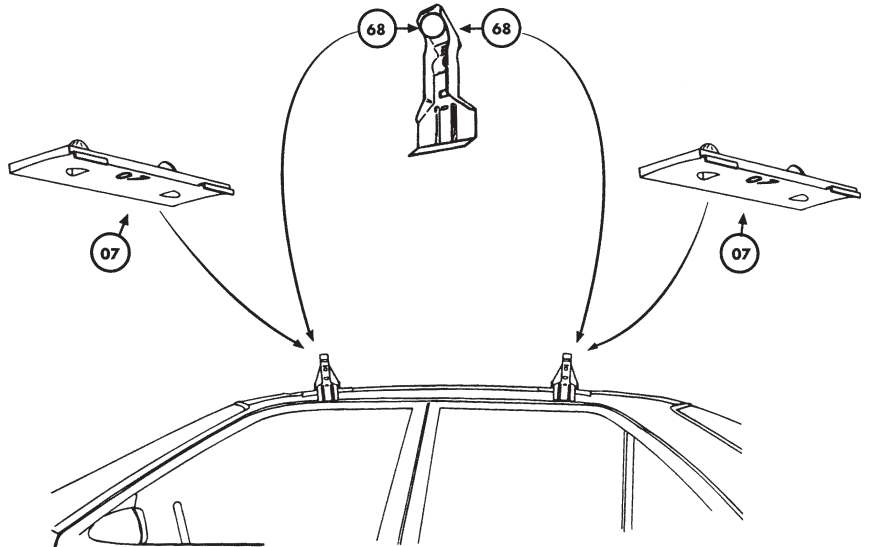

Thule System Kit 068

**BUICK Regal 4-dr, 90-
CHEVROLET Lumina, 90-
PONTIAC Grand Prix 4-dr, 90-
OLDSMOBIL Cutlass supreme, 91-**

	Front	Rear
Chevrolet lumina	1039 mm/40 7/8 inch.	• 1030 mm/40 1/8 inch.
Buick Regal	1015 mm/39 7/8 inch.	• 995 mm/39 1/8 inch.

220•4DF/501-0068-04

Thule System Kit 069

CHEVROLET Beretta, 2-dr

GB ATTENTION!

We recommend use of the THULE short roof line adaptor (SRA) part no. 1061-000-2. Designed exclusively for the THULE 1061 system to maximise carrying capacity and versatility by spreading the bars equally so that loads such as sailboards, bicycles and small craft can be secured easily. Ask your THULE dealer for more details.