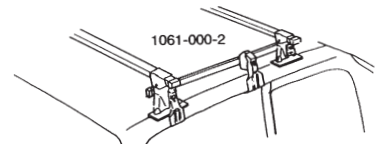

Thule System Kit 068

**BUICK Regal 4-dr, 90-
CHEVROLET Lumina, 90-
PONTIAC Grand Prix 4-dr, 90-
OLDSMOBIL Cutlass supreme, 91-**

	Front	Rear
Chevrolet lumina	1039 mm/40 7/8 inch.	• 1030 mm/40 1/8 inch.
Buick Regal	1015 mm/39 7/8 inch.	• 995 mm/39 1/8 inch.

220•4DF/501-0068-04

Thule System Kit 069

CHEVROLET Beretta, 2-dr

GB ATTENTION!

We recommend use of the THULE short roof line adaptor (SRA) part no. 1061-000-2. Designed exclusively for the THULE 1061 system to maximise carrying capacity and versatility by spreading the bars equally so that loads such as sailboards, bicycles and small craft can be secured easily. Ask your THULE dealer for more details.