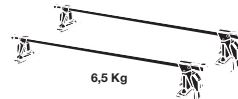

Thule System Kit 068

**BUICK Regal 4-dr, 90-
CHEVROLET Lumina, 90-
PONTIAC Grand Prix 4-dr, 90-
OLDSMOBIL Cutlass supreme, 91-**

	Front	Rear
Chevrolet lumina	1039 mm/40 7/8 inch.	• 1030 mm/40 1/8 inch.
Buick Regal	1015 mm/39 7/8 inch.	• 995 mm/39 1/8 inch.

220•4DF/501-0068-04

Thule System Kit 069

CHEVROLET Beretta, 2-dr

GB ATTENTION!

We recommend use of the THULE short roof line adaptor (SRA) part no. 1061-000-2. Designed exclusively for the THULE 1061 system to maximise carrying capacity and versatility by spreading the bars equally so that loads such as sailboards, bicycles and small craft can be secured easily. Ask your THULE dealer for more details.