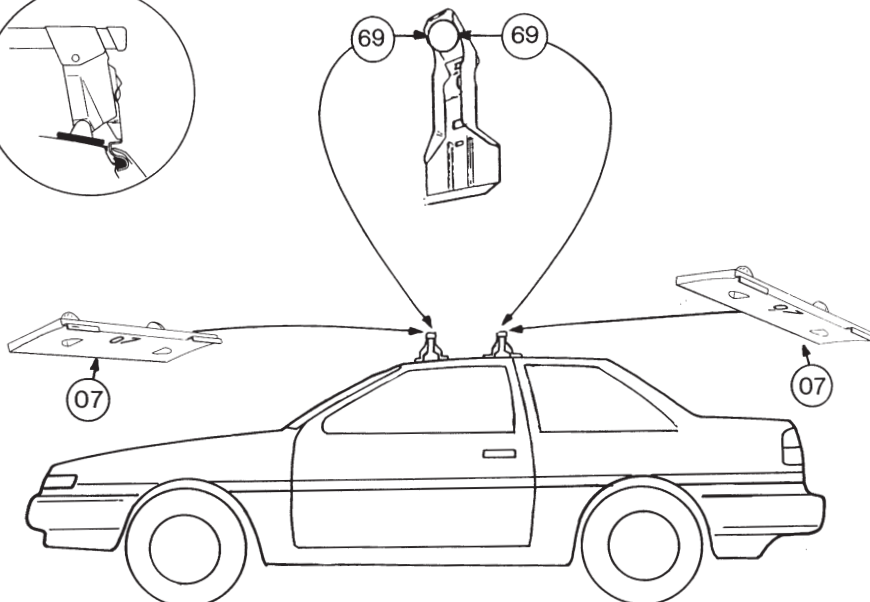

Thule System Kit 068

**BUICK Regal 4-dr, 90-
CHEVROLET Lumina, 90-
PONTIAC Grand Prix 4-dr, 90-
OLDSMOBIL Cutlass supreme, 91-**

	Front	Rear
Chevrolet lumina	1039 mm/40 7/8 inch.	• 1030 mm/40 1/8 inch.
Buick Regal	1015 mm/39 7/8 inch.	• 995 mm/39 1/8 inch.

220•4DF/501-0068-04

Thule System Kit 069

CHEVROLET Beretta, 2-dr

GB ATTENTION!

We recommend use of the THULE short roof line adaptor (SRA) part no. 1061-000-2. Designed exclusively for the THULE 1061 system to maximise carrying capacity and versatility by spreading the bars equally so that loads such as sailboards, bicycles and small craft can be secured easily. Ask your THULE dealer for more details.