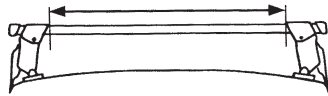

Thule System Kit 068

**BUICK Regal 4-dr, 90-
CHEVROLET Lumina, 90-
PONTIAC Grand Prix 4-dr, 90-
OLDSMOBIL Cutlass supreme, 91-**

	Front	Rear
Chevrolet lumina	1039 mm/40 7/8 inch.	• 1030 mm/40 1/8 inch.
Buick Regal	1015 mm/39 7/8 inch.	• 995 mm/39 1/8 inch.

220•4DF/501-0068-04

Thule System Kit 069

CHEVROLET Beretta, 2-dr

GB ATTENTION!

We recommend use of the THULE short roof line adaptor (SRA) part no. 1061-000-2. Designed exclusively for the THULE 1061 system to maximise carrying capacity and versatility by spreading the bars equally so that loads such as sailboards, bicycles and small craft can be secured easily. Ask your THULE dealer for more details.