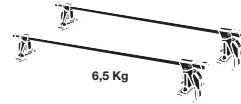

Thule System Kit 068

**BUICK Regal 4-dr, 90-
CHEVROLET Lumina, 90-
PONTIAC Grand Prix 4-dr, 90-
OLDSMOBIL Cutlass supreme, 91-**

	Front	Rear
Chevrolet lumina	1039 mm/40 7/8 inch.	• 1030 mm/40 1/8 inch.
Buick Regal	1015 mm/39 7/8 inch.	• 995 mm/39 1/8 inch.

220•4DF/501-0068-04

Thule System Kit 069

CHEVROLET Beretta, 2-dr

GB ATTENTION!

We recommend use of the THULE short roof line adaptor (SRA) part no. 1061-000-2. Designed exclusively for the THULE 1061 system to maximise carrying capacity and versatility by spreading the bars equally so that loads such as sailboards, bicycles and small craft can be secured easily. Ask your THULE dealer for more details.