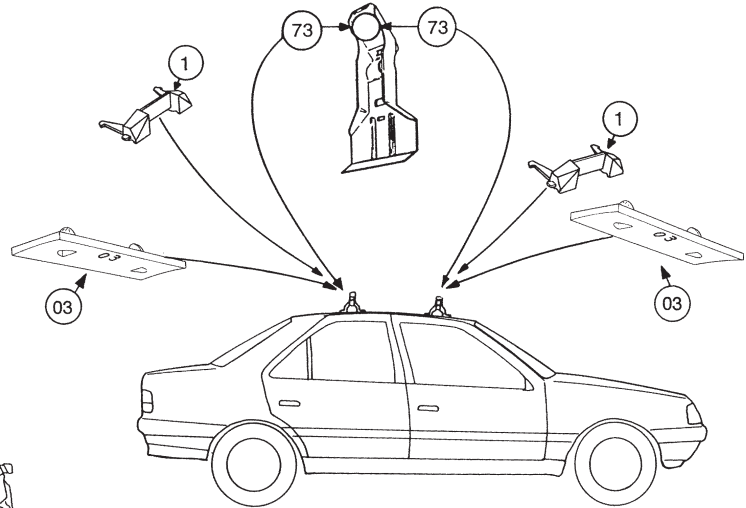

Thule System Kit 079

PEUGEOT 405 4-dr, 88-

014•4EF/501-0079-03

Thule System Kit 080

ACURA Legend coupé, 88-
HONDA Legend coupé, 88-

GB ATTENTION!

We recommend use of the THULE short roof line adaptor (SRA) part no. 1061-000-2. Designed exclusively for the THULE 1061 system to maximise carrying capacity and versatility by spreading the bars equally so that loads such as sailboards, bicycles and small craft can be secured easily. Ask your THULE dealer for more details.