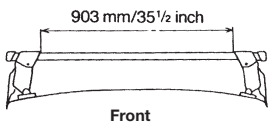

Thule System Kit 079

PEUGEOT 405 4-dr, 88-

014•4EF/501-0079-03

Thule System Kit 080

ACURA Legend coupé, 88-
HONDA Legend coupé, 88-

GB ATTENTION!

We recommend use of the THULE short roof line adaptor (SRA) part no. 1061-000-2. Designed exclusively for the THULE 1061 system to maximise carrying capacity and versatility by spreading the bars equally so that loads such as sailboards, bicycles and small craft can be secured easily. Ask your THULE dealer for more details.