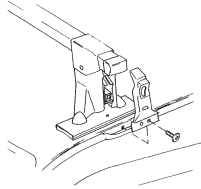

Thule System Kit 079

PEUGEOT 405 4-dr, 88-

014•4EF/501-0079-03

Thule System Kit 080

ACURA Legend coupé, 88-
HONDA Legend coupé, 88-

GB ATTENTION!

We recommend use of the THULE short roof line adaptor (SRA) part no. 1061-000-2. Designed exclusively for the THULE 1061 system to maximise carrying capacity and versatility by spreading the bars equally so that loads such as sailboards, bicycles and small craft can be secured easily. Ask your THULE dealer for more details.