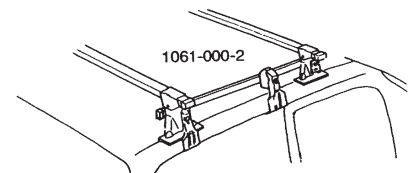

Thule System Kit 079

PEUGEOT 405 4-dr, 88-

014•4EF/501-0079-03

Thule System Kit 080

ACURA Legend coupé, 88-
HONDA Legend coupé, 88-

GB ATTENTION!

We recommend use of the THULE short roof line adaptor (SRA) part no. 1061-000-2. Designed exclusively for the THULE 1061 system to maximise carrying capacity and versatility by spreading the bars equally so that loads such as sailboards, bicycles and small craft can be secured easily. Ask your THULE dealer for more details.