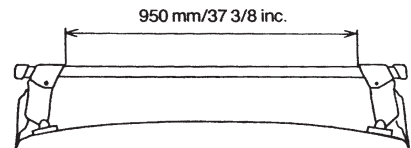

Thule System Kit 079

PEUGEOT 405 4-dr, 88-

014•4EF/501-0079-03

Thule System Kit 080

ACURA Legend coupé, 88-
HONDA Legend coupé, 88-

GB ATTENTION!

We recommend use of the THULE short roof line adaptor (SRA) part no. 1061-000-2. Designed exclusively for the THULE 1061 system to maximise carrying capacity and versatility by spreading the bars equally so that loads such as sailboards, bicycles and small craft can be secured easily. Ask your THULE dealer for more details.