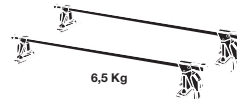

Thule System Kit 079

PEUGEOT 405 4-dr, 88-

014•4EF/501-0079-03

Thule System Kit 080

ACURA Legend coupé, 88-
HONDA Legend coupé, 88-

GB ATTENTION!

We recommend use of the THULE short roof line adaptor (SRA) part no. 1061-000-2. Designed exclusively for the THULE 1061 system to maximise carrying capacity and versatility by spreading the bars equally so that loads such as sailboards, bicycles and small craft can be secured easily. Ask your THULE dealer for more details.