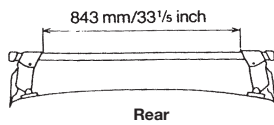

Thule System Kit 079

PEUGEOT 405 4-dr, 88-

014•4EF/501-0079-03

Thule System Kit 080

ACURA Legend coupé, 88-
HONDA Legend coupé, 88-

GB ATTENTION!

We recommend use of the THULE short roof line adaptor (SRA) part no. 1061-000-2. Designed exclusively for the THULE 1061 system to maximise carrying capacity and versatility by spreading the bars equally so that loads such as sailboards, bicycles and small craft can be secured easily. Ask your THULE dealer for more details.