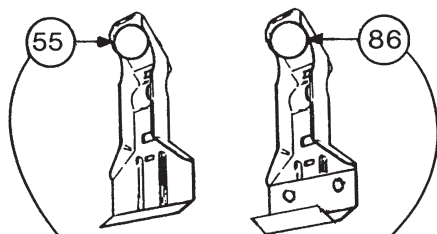

Thule System Kit 079

PEUGEOT 405 4-dr, 88-

014•4EF/501-0079-03

Thule System Kit 080

ACURA Legend coupé, 88-
HONDA Legend coupé, 88-

GB ATTENTION!

We recommend use of the THULE short roof line adaptor (SRA) part no. 1061-000-2. Designed exclusively for the THULE 1061 system to maximise carrying capacity and versatility by spreading the bars equally so that loads such as sailboards, bicycles and small craft can be secured easily. Ask your THULE dealer for more details.

909•4EF/501-0080