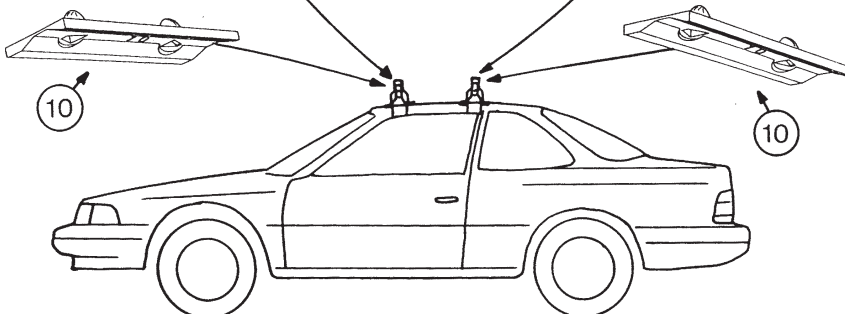

Thule System Kit 079

PEUGEOT 405 4-dr, 88-

014•4EF/501-0079-03

Thule System Kit 080

ACURA Legend coupé, 88-
HONDA Legend coupé, 88-

GB ATTENTION!

We recommend use of the THULE short roof line adaptor (SRA) part no. 1061-000-2. Designed exclusively for the THULE 1061 system to maximise carrying capacity and versatility by spreading the bars equally so that loads such as sailboards, bicycles and small craft can be secured easily. Ask your THULE dealer for more details.