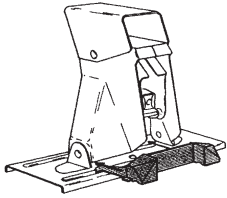

Thule System Kit 079

PEUGEOT 405 4-dr, 88-

014•4EF/501-0079-03

Thule System Kit 080

ACURA Legend coupé, 88-
HONDA Legend coupé, 88-

GB ATTENTION!

We recommend use of the THULE short roof line adaptor (SRA) part no. 1061-000-2. Designed exclusively for the THULE 1061 system to maximise carrying capacity and versatility by spreading the bars equally so that loads such as sailboards, bicycles and small craft can be secured easily. Ask your THULE dealer for more details.