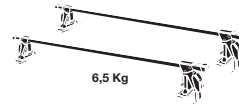

Thule System Kit 079

PEUGEOT 405 4-dr, 88-

014•4EF/501-0079-03

Thule System Kit 080

ACURA Legend coupé, 88-
HONDA Legend coupé, 88-

GB ATTENTION!

We recommend use of the THULE short roof line adaptor (SRA) part no. 1061-000-2. Designed exclusively for the THULE 1061 system to maximise carrying capacity and versatility by spreading the bars equally so that loads such as sailboards, bicycles and small craft can be secured easily. Ask your THULE dealer for more details.