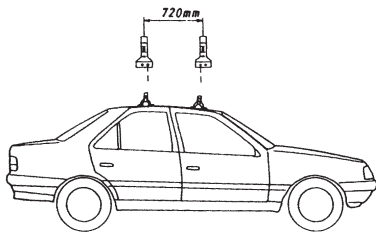

Thule System Kit 079

PEUGEOT 405 4-dr, 88-

014•4EF/501-0079-03

Thule System Kit 080

ACURA Legend coupé, 88-
HONDA Legend coupé, 88-

GB ATTENTION!

We recommend use of the THULE short roof line adaptor (SRA) part no. 1061-000-2. Designed exclusively for the THULE 1061 system to maximise carrying capacity and versatility by spreading the bars equally so that loads such as sailboards, bicycles and small craft can be secured easily. Ask your THULE dealer for more details.