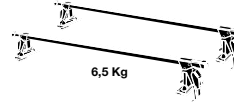

Thule System Kit 081

HONDA Prelude, 88-

GB ATTENTION!

We recommend use of the THULE short roof line adaptor (SRA) part no. 1061-000-2.

Designed exclusively for the THULE 1061 system to maximise carrying capacity and versatility by spreading the bars equally so that loads such as sailboards, bicycles and small craft can be secured easily.