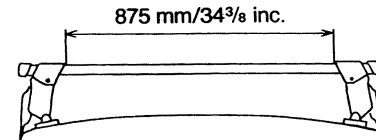

Thule System Kit 081

HONDA Prelude, 88-

GB ATTENTION!

We recommend use of the THULE short roof line adaptor (SRA) part no. 1061-000-2.

Designed exclusively for the THULE 1061 system to maximise carrying capacity and versatility by spreading the bars equally so that loads such as sailboards, bicycles and small craft can be secured easily.