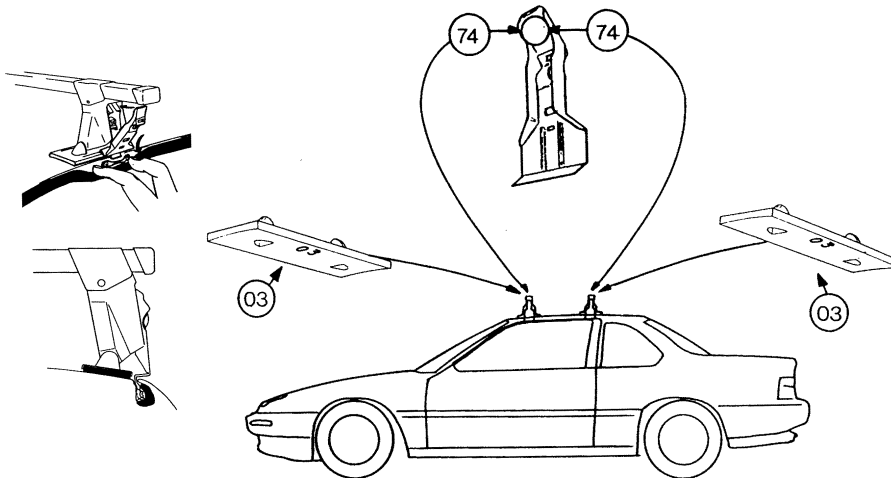

Thule System Kit 081

HONDA Prelude, 88-

GB ATTENTION!

We recommend use of the THULE short roof line adaptor (SRA) part no. 1061-000-2.

Designed exclusively for the THULE 1061 system to maximise carrying capacity and versatility by spreading the bars equally so that loads such as sailboards, bicycles and small craft can be secured easily.