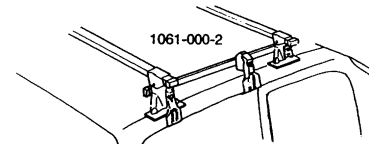

Thule System Kit 081

HONDA Prelude, 88-

GB ATTENTION!

We recommend use of the THULE short roof line adaptor (SRA) part no. 1061-000-2.

Designed exclusively for the THULE 1061 system to maximise carrying capacity and versatility by spreading the bars equally so that loads such as sailboards, bicycles and small craft can be secured easily.