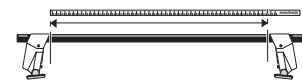

Thule System Kit 087

TOYOTA Carina II/Corola, 88-

Front

Rear

920mm / 36 ¹/₄ inch

905 mm / 35 ⁵/₈ inch

909•4EF/501-0087-02

Thule System Kit 088

HONDA Civic Shuttle, 88-
HONDA Civic Wagon, 88-

Front

Rear

885 mm / 34 ⁷/₈ inch

875 mm / 34 ³/₈ inch

909•4EF/501-0088