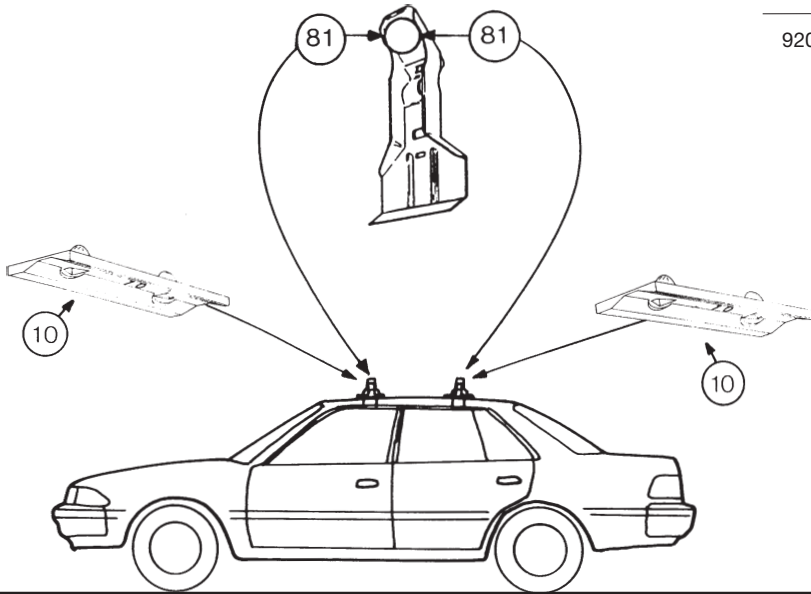

Thule System Kit 087

TOYOTA Carina II/Corola, 88-

Front

Rear

920mm / 36 ¹/₄ inch

905 mm / 35 ⁵/₈ inch

909•4EF/501-0087-02

Thule System Kit 088

HONDA Civic Shuttle, 88-
HONDA Civic Wagon, 88-

Front

Rear

885 mm / 34 ⁷/₈ inch

875 mm / 34 ³/₈ inch

909•4EF/501-0088