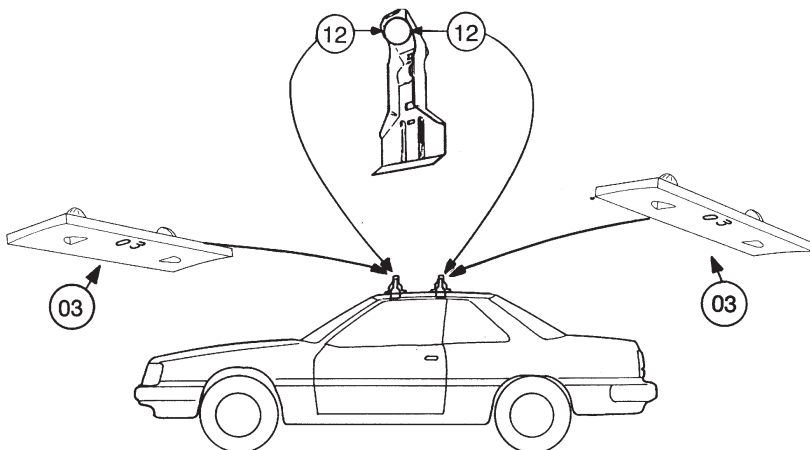

	A	B	A	B
Honda Civic CRX	917 mm	917 mm	36 1/8 inch	36 1/8 inch

GB ATTENTION!

We recommend use of the THULE short roof line adaptor (SRA) part no. 1061-000-2. Designed exclusively for the THULE 1061 system to maximise carrying capacity and versatility by spreading the bars equally so that loads such as sailboards, bicycles and small craft can be secured easily. Ask your THULE dealer for more details.