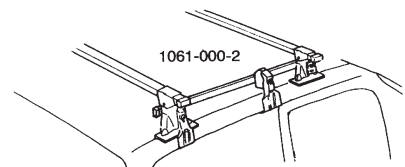

	A	B	A	B
Honda Civic CRX	917 mm	917 mm	36 1/8 inch	36 1/8 inch

GB ATTENTION!

We recommend use of the THULE short roof line adaptor (SRA) part no. 1061-000-2. Designed exclusively for the THULE 1061 system to maximise carrying capacity and versatility by spreading the bars equally so that loads such as sailboards, bicycles and small craft can be secured easily. Ask your THULE dealer for more details.