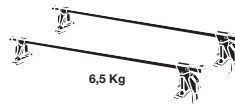

	A	B	A	B
Honda Civic CRX	917 mm	917 mm	36 1/8 inch	36 1/8 inch

GB ATTENTION!

We recommend use of the THULE short roof line adaptor (SRA) part no. 1061-000-2. Designed exclusively for the THULE 1061 system to maximise carrying capacity and versatility by spreading the bars equally so that loads such as sailboards, bicycles and small craft can be secured easily. Ask your THULE dealer for more details.