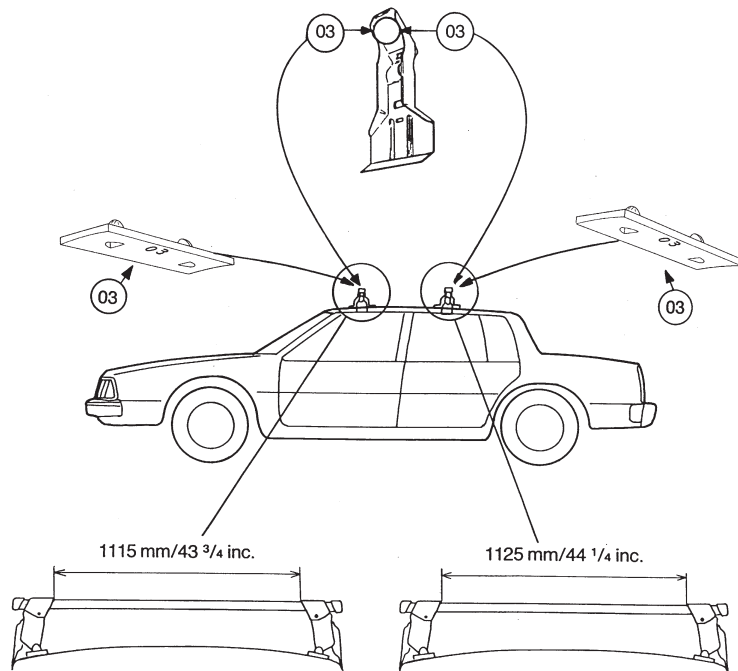

Thule System Kit 008

**BUICK Electra, Electra T-type, Park AVE
OLDSMOBILE Ninety eight, Regency**

909•4EF/501-0008

Thule System Kit 009

**FORD Probe 2-dr, 88-
HONDA Civic CRX, Ballade CRX, 84-
NISSAN Fairlady, 300ZX, 84-
TOYOTA Celica, 87-**

	A	B	A	B
Honda Civic CRX	917 mm	917 mm	36 1/8 inch	36 1/8 inch

GB ATTENTION!

We recommend use of the THULE short roof line adaptor (SRA) part no. 1061-000-2. Designed exclusively for the THULE 1061 system to maximise carrying capacity and versatility by spreading the bars equally so that loads such as sailboards, bicycles and small craft can be secured easily. Ask your THULE dealer for more details.