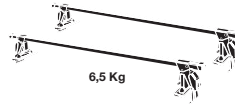

Thule System Kit 008

**BUICK Electra, Electra T-type, Park AVE
OLDSMOBILE Ninety eight, Regency**

909•4EF/501-0008

Thule System Kit 009

**FORD Probe 2-dr, 88-
HONDA Civic CRX, Ballade CRX, 84-
NISSAN Fairlady, 300ZX, 84-
TOYOTA Celica, 87-**