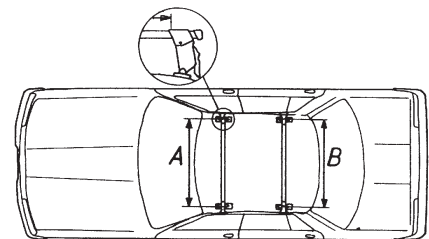

	A	B	A	B
Honda Civic CRX	917 mm	917 mm	36 1/8 inch	36 1/8 inch

GB ATTENTION!

We recommend use of the THULE short roof line adaptor (SRA) part no. 1061-000-2. Designed exclusively for the THULE 1061 system to maximise carrying capacity and versatility by spreading the bars equally so that loads such as sailboards, bicycles and small craft can be secured easily. Ask your THULE dealer for more details.