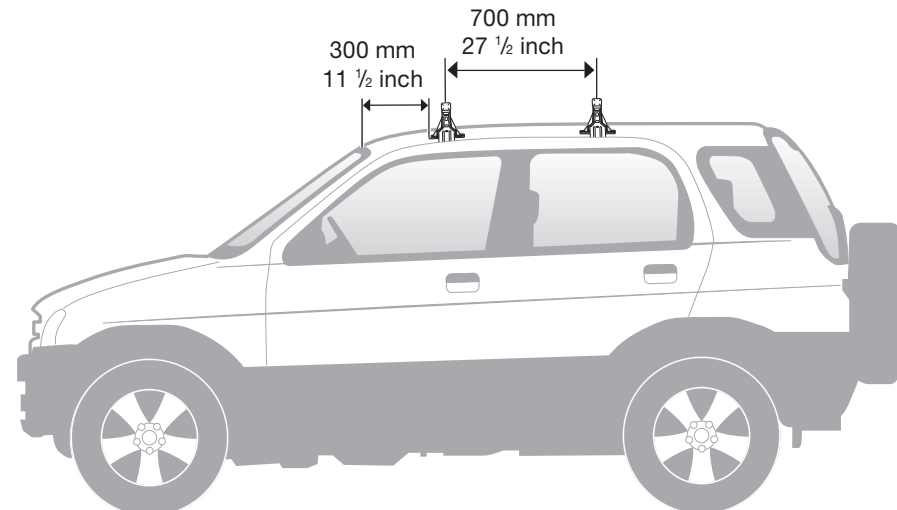

3
DAIHATSU Terios, 5-dr SUV, 97-99
PONTIAC Grand Prix, 4-dr Sedan, 97-03