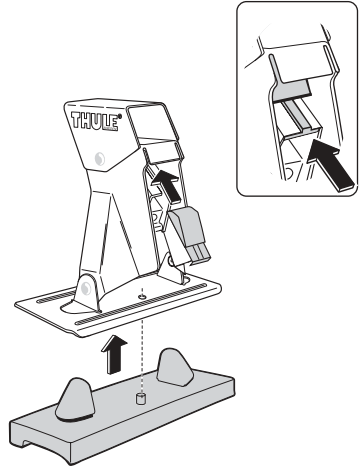

HYUNDAI Accent, 3-dr Hatchback, 00-02, 03-

HYUNDAI Accent, 4-dr Sedan, 00-02, 03-

AUDI Coupé, 3-dr Coupé, 90-95	912 mm 35 7/8 inch	877 mm 34 1/2 inch
DAIHATSU Terios, 5-dr SUV, 97-99	865 mm 34 inch	888 mm 35 inch
HYUNDAI Accent, 3-dr Hatchback, 00-02, 03- HYUNDAI Accent, 4-dr Sedan, 00-02, 03-	944 mm 37 1/8 inch	945 mm 37 1/4 inch
PONTIAC Grand Prix, 2-dr Sedan, 97-03	1010 mm 39 3/4 inch	1020 mm 40 1/8 inch
PONTIAC Grand Prix, 4-dr Sedan, 97-03	1020 mm 40 1/8 inch	1013 mm 39 7/8 inch
VOLKSWAGEN Corrado, 3-dr Hatchback, 90-95	905 mm 35 5/8 inch	875 mm 34 1/2 inch