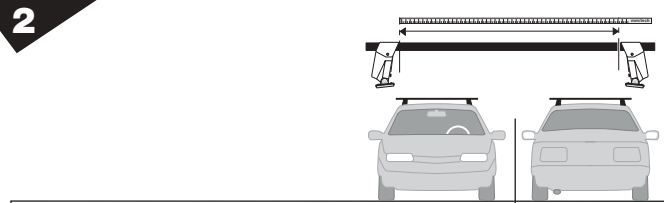

HYUNDAI Accent, 3-dr Hatchback, 00-02, 03-

HYUNDAI Accent, 4-dr Sedan, 00-02, 03-

AUDI Coupé, 3-dr Coupé, 90-95	912 mm 35 7/8 inch	877 mm 34 1/2 inch
DAIHATSU Terios, 5-dr SUV, 97-99	865 mm 34 inch	888 mm 35 inch
HYUNDAI Accent, 3-dr Hatchback, 00-02, 03- HYUNDAI Accent, 4-dr Sedan, 00-02, 03-	944 mm 37 1/8 inch	945 mm 37 1/4 inch
PONTIAC Grand Prix, 2-dr Sedan, 97-03	1010 mm 39 3/4 inch	1020 mm 40 1/8 inch
PONTIAC Grand Prix, 4-dr Sedan, 97-03	1020 mm 40 1/8 inch	1013 mm 39 7/8 inch
VOLKSWAGEN Corrado, 3-dr Hatchback, 90-95	905 mm 35 5/8 inch	875 mm 34 1/2 inch