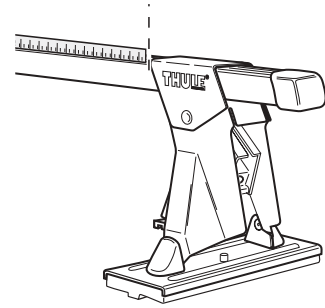

HYUNDAI Accent, 3-dr Hatchback, 00-02, 03-

HYUNDAI Accent, 4-dr Sedan, 00-02, 03-

AUDI Coupé, 3-dr Coupé, 90-95	912 mm 35 7/8 inch	877 mm 34 1/2 inch
DAIHATSU Terios, 5-dr SUV, 97-99	865 mm 34 inch	888 mm 35 inch
HYUNDAI Accent, 3-dr Hatchback, 00-02, 03- HYUNDAI Accent, 4-dr Sedan, 00-02, 03-	944 mm 37 1/8 inch	945 mm 37 1/4 inch
PONTIAC Grand Prix, 2-dr Sedan, 97-03	1010 mm 39 3/4 inch	1020 mm 40 1/8 inch
PONTIAC Grand Prix, 4-dr Sedan, 97-03	1020 mm 40 1/8 inch	1013 mm 39 7/8 inch
VOLKSWAGEN Corrado, 3-dr Hatchback, 90-95	905 mm 35 5/8 inch	875 mm 34 1/2 inch