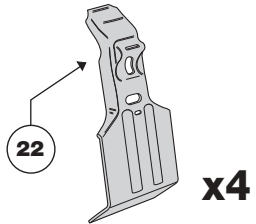

3
DAIHATSU Terios, 5-dr SUV, 97-99
PONTIAC Grand Prix, 4-dr Sedan, 97-03