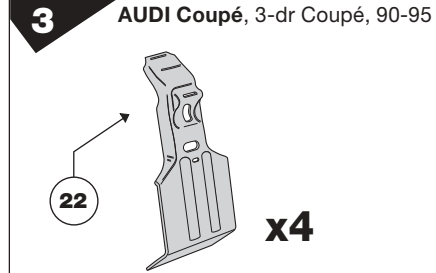

HYUNDAI Accent, 3-dr Hatchback, 00-02, 03-

HYUNDAI Accent, 4-dr Sedan, 00-02, 03-

AUDI Coupé, 3-dr Coupé, 90-95	912 mm 35 7/8 inch	877 mm 34 1/2 inch
DAIHATSU Terios, 5-dr SUV, 97-99	865 mm 34 inch	888 mm 35 inch
HYUNDAI Accent, 3-dr Hatchback, 00-02, 03- HYUNDAI Accent, 4-dr Sedan, 00-02, 03-	944 mm 37 1/8 inch	945 mm 37 1/4 inch
PONTIAC Grand Prix, 2-dr Sedan, 97-03	1010 mm 39 3/4 inch	1020 mm 40 1/8 inch
PONTIAC Grand Prix, 4-dr Sedan, 97-03	1020 mm 40 1/8 inch	1013 mm 39 7/8 inch
VOLKSWAGEN Corrado, 3-dr Hatchback, 90-95	905 mm 35 5/8 inch	875 mm 34 1/2 inch