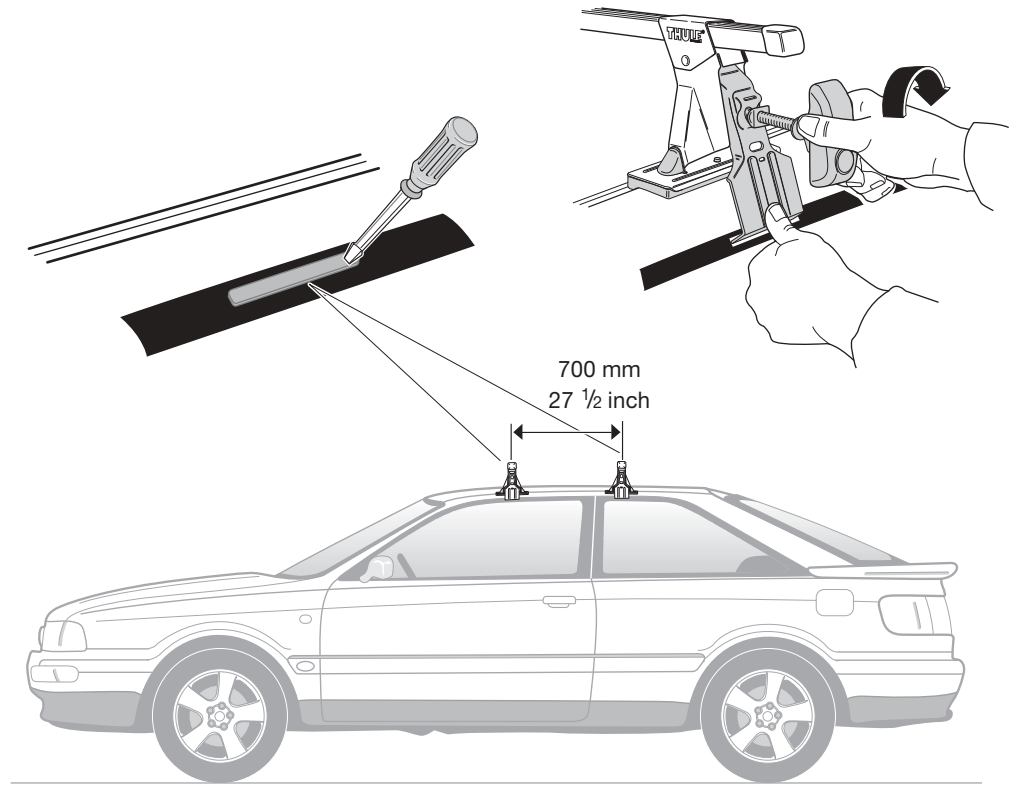

HYUNDAI Accent, 3-dr Hatchback, 00-02, 03-

HYUNDAI Accent, 4-dr Sedan, 00-02, 03-

AUDI Coupé, 3-dr Coupé, 90-95	912 mm 35 7/8 inch	877 mm 34 1/2 inch
DAIHATSU Terios, 5-dr SUV, 97-99	865 mm 34 inch	888 mm 35 inch
HYUNDAI Accent, 3-dr Hatchback, 00-02, 03- HYUNDAI Accent, 4-dr Sedan, 00-02, 03-	944 mm 37 1/8 inch	945 mm 37 1/4 inch
PONTIAC Grand Prix, 2-dr Sedan, 97-03	1010 mm 39 3/4 inch	1020 mm 40 1/8 inch
PONTIAC Grand Prix, 4-dr Sedan, 97-03	1020 mm 40 1/8 inch	1013 mm 39 7/8 inch
VOLKSWAGEN Corrado, 3-dr Hatchback, 90-95	905 mm 35 5/8 inch	875 mm 34 1/2 inch