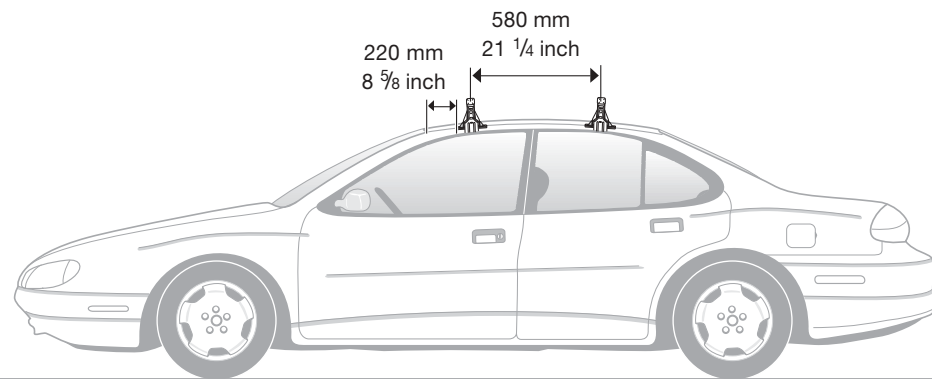

3
DAIHATSU Terios, 5-dr SUV, 97-99
PONTIAC Grand Prix, 4-dr Sedan, 97-03